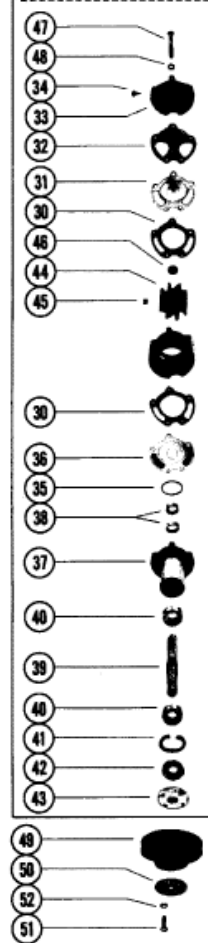

BREAKDOWN OF WATER PUMP

Parts List						
Ref	Class	Part	Description	Qty	Comment	Footnote
-		77518A	1 INSTALLATION KIT, FRESH WAT	1		
1		47488	BRACKET, WATER PUMP	1		
2	10	34353	SCREW, WATER PUMP BRAC	2		
3	12	20553	WASHER, WATER PUMP BRAC	1		
4	13	35048	LOCKWASHER, WATER PUMP	2		
5	10	34354	SCREW, CLAMPING - WATER F	1		
6	13	35048	LOCKWASHER, WATER PUMP	1		
7		71648	BRACE, WATER PUMP	1		
8	10	35786	SCREW, WATER PUMP BRACE	1		
9	13	37459	LOCKWASHER, WATER PUMP	1		
10	11	24883	NUT, WATER PUMP BRACE TC	1		
11	10	37612	SCREW, BRACE TO ENGINE (1	1		
12	13	35048	LOCKWASHER	1		
13	23	72057	SPACER	1		
14	32	49044	HOSE, WATER PUMP TO THEF	1		
15		32877	COVER, WATER STOP - GIMBA	1		
16	10	53556	SCREW, WATER STOP COVER	2		
17		72408	BELLOWS, EXHAUST ELBOW	2		
18		61937A	1 WATER DISTRIBUTION HOUSI	2		
19	23	52020	SLEEVE, WATER DISTRIBU	2		
20	16	52988	STUD, EXHAUST MANIFOLD TI	8		
21	27	52076	GASKET, EXHAUST MANIFOLD	4		
22	54	47715	CLIP, HOSE ATTACHING	1		
23	54	32780	CLAMP, HOSE TO WATER PUM	2		
24	10	25299	SCREW, END CAP ATTACHING	8		
25		73813A	1 END CAP, EXHAUST MANIFOL	2		
26	27	73814	GASKET, END CAP TO EXHAU	2		
27		68670A	2 THRU HULL WATER INTAKE A	1		
28	10	68864	SCREW, WATER INTAKE AT	4		
-	92	38927	1 LOCTITE, CAPSULE - WATER	1		
29	46	72774A	1 WATER PUMP ASSEMBLY	1		
30	27	72780	GASKET, WATER PUMP BOD	2		
31		72777	WEAR PLATE	1		
32	27	72779	GASKET, COVER TO OUTER	1		
33		72776	COVER, WATER PUMP	1		
34	10	28642	SCREW, WATER PUMP DRIV	4		
35	25	37340	"O" RING, PUMP HOUSING T	1		
36		72778	WEAR PLATE	1		
37	46	71497A	2 PUMP HOUSING	1		
38	26	23300	OIL &, WATER PUMP SHAFT	2		