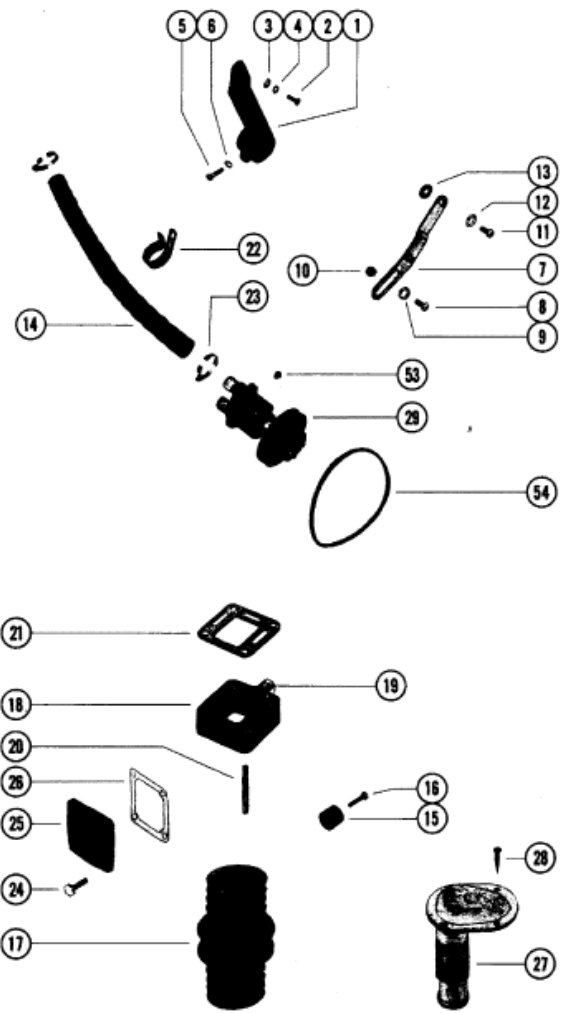

BREAKDOWN OF WATER PUMP

Parts List						
Ref	Class	Part	Description	Qty	Comment	Footnote
-		77518A	1 INSTALLATION KIT, FRESH WAT	1		
1		47488	BRACKET, WATER PUMP	1		
2	10	34353	SCREW, WATER PUMP BRAC	2		
3	12	20553	WASHER, WATER PUMP BRAC	1		
4	13	35048	LOCKWASHER, WATER PUMP	2		
5	10	34354	SCREW, CLAMPING - WATER F	1		
6	13	35048	LOCKWASHER, WATER PUMP	1		
7		71648	BRACE, WATER PUMP	1		
8	10	35786	SCREW, WATER PUMP BRACE	1		
9	13	37459	LOCKWASHER, WATER PUMP	1		
10	11	24883	NUT, WATER PUMP BRACE TC	1		
11	10	37612	SCREW, BRACE TO ENGINE (1	1		
12	13	35048	LOCKWASHER	1		
13	23	72057	SPACER	1		
14	32	49044	HOSE, WATER PUMP TO THEF	1		
15		32877	COVER, WATER STOP - GIMBA	1		
16	10	53556	SCREW, WATER STOP COVER	2		
17		72408	BELLOWS, EXHAUST ELBOW	2		
18		61937A	1 WATER DISTRIBUTION HOUSI	2		
19	23	52020	SLEEVE, WATER DISTRIBU	2		
20	16	52988	STUD, EXHAUST MANIFOLD TI	8		
21	27	52076	GASKET, EXHAUST MANIFOLD	4		
22	54	47715	CLIP, HOSE ATTACHING	1		
23	54	32780	CLAMP, HOSE TO WATER PUM	2		
24	10	25299	SCREW, END CAP ATTACHING	8		
25		73813A	1 END CAP, EXHAUST MANIFOL	2		
26	27	73814	GASKET, END CAP TO EXHAU	2		
27		68670A	2 THRU HULL WATER INTAKE A	1		
28	10	68864	SCREW, WATER INTAKE AT	4		
-	92	38927	1 LOCTITE, CAPSULE - WATER	1		
29	46	72774A	1 WATER PUMP ASSEMBLY	1		
30	27	72780	GASKET, WATER PUMP BOD	2		
31		72777	WEAR PLATE	1		
32	27	72779	GASKET, COVER TO OUTER	1		
33		72776	COVER, WATER PUMP	1		
34	10	28642	SCREW, WATER PUMP DRIV	4		
35	25	37340	"O" RING, PUMP HOUSING T	1		
36		72778	WEAR PLATE	1		
37	46	71497A	2 PUMP HOUSING	1		
38	26	23300	OIL &, WATER PUMP SHAFT	2		